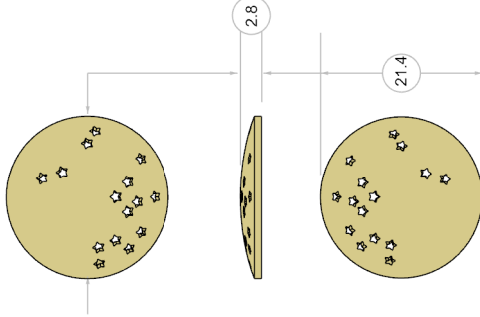

Module 1: 4 hours
1mm sheet

Module 2: 6 hours
0.9mm sheet

1.1mm sheet

Module 3: 6 hours
0.7mm round wire

3.0mm round tube

Module 4: 6 hours
Gallery and final assembly
1.0mm square wire

All dimensions in mm