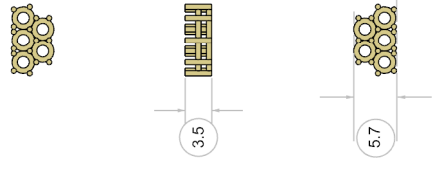

Module 1: 4 hours
1mm sheet

Module 2: 6 hours
0.9mm sheet

1.1mm sheet

Module 3: 6 hours
0.7mm round wire

3.0mm round tube

Module 4: 6 hours
Gallery and final assembly
1.0mm square wire

All dimensions in mm