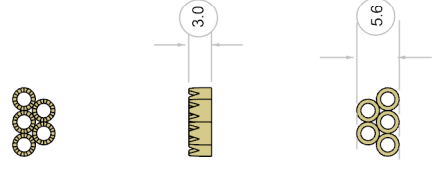

Module 1: 4 hours
1mm sheet

Module 2: 6 hours
0.9mm sheet

1.1mm sheet

Module 3: 6 hours
0.7mm round wire

3.0mm round tube

Module 4: 6 hours
Gallery and final assembly
1.0mm square wire

All dimensions in mm