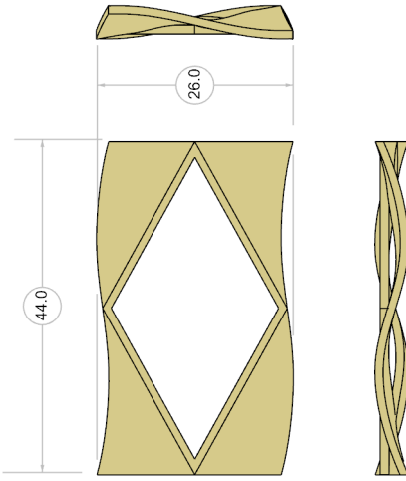

Module 1: 4 hours
1mm sheet

Module 2: 6 hours
0.9mm sheet

1.1mm sheet

Module 3: 6 hours
0.7mm round wire

3.0mm round tube

Module 4: 6 hours
Gallery and final assembly
1.0mm square wire

All dimensions in mm