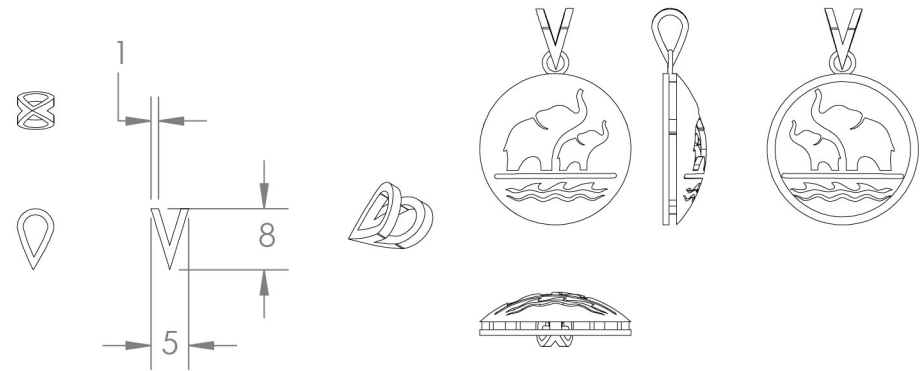

Module 1

4 Hours

Module 2

4 Hours

Material List

25 X 35 mm X 0.8 mm silver sheet
 85 mm X 1 mm X 1 mm square wire
 20 mm X 0.6 mm round silver wire
 Hard, medium, easy solder

Test Project for Regional selection
 Competition in Cities, India, May-June 2016
 Copyright 2016 Worldskills India
 All right reserved

Skill: Jewellery Skill 27				
Scale: 1:1	Date: 15.04.2016	Paper: A4		
Drawn / Design by: Mr. Shiv Chandan			Drawing No: RC2015_TP01_I_EN	
Description: 8 hr Module test project			Rev: 1	Page: 1 of 1
			Appd:	Sign: