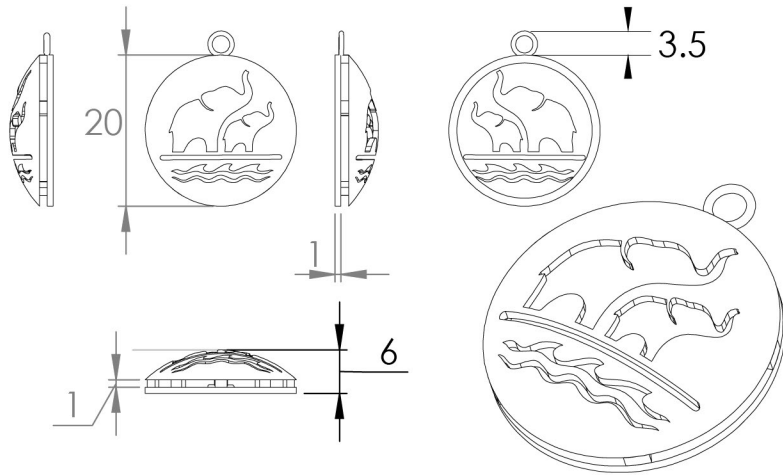

Module 1

4 Hours

Module 2

4 Hours

Material List

25 X 35 mm X 0.8 mm silver sheet
 85 mm X 1 mm X 1 mm square wire
 20 mm X 0.6 mm round silver wire
 Hard, medium, easy solder

Test Project for Regional selection
 Competition in Cities, India, May-June 2016
 Copyright 2016 Worldskills India
 All right reserved

Skill: Jewellery Skill 27				
Scale: 1:1	Date: 15.04.2016	Paper: A4		
Drawn / Design by: Mr. Shiv Chandan			Drawing No: RC2015_TP01_I_EN	
Description: 8 hr Module test project			Rev: 1	Page: 1 of 1
			Appd:	Sign: