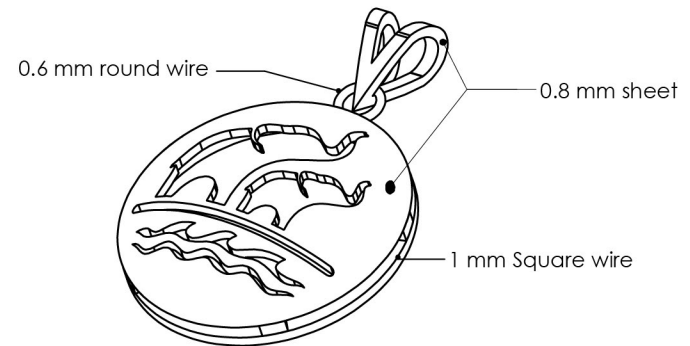

Module 1

4 Hours

Module 2

4 Hours

Material List

25 X 35 mm X 0.8 mm silver sheet
 85 mm X 1 mm X 1 mm square wire
 20 mm X 0.6 mm round silver wire
 Hard, medium, easy solder

Test Project for Regional selection
 Competition in Cities, India, May-June 2016
 Copyright 2016 Worldskills India
 All right reserved

Skill: Jewellery Skill 27				
Scale: 1:1	Date: 15.04.2016	Paper: A4		
Drawn / Design by: Mr. Shiv Chandan			Drawing No: RC2015_TP01_I_EN	
Description: 8 hr Module test project			Rev: 1	Page: 1 of 1
			Appd:	Sign: