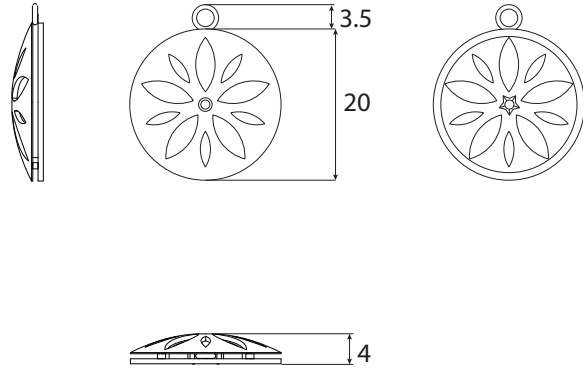

Module 1
5 hours

Module 2
3 hours

Material List

25 X 35 mm X 0.8 mm silver sheet
85 mm X 1 mm X 1 mm square wire
20 mm X 0.6 mm round silver wire
Hard, medium, easy solder

Test Project for Wild card entry-Preliminary round
India 2016
Copyright 2016 Worldskills India
All right reserved

Skill: Jewellery Skill 27				
Scale: 1:1	Date: 9.9.2016	Paper: A4		
Drawn / Design by: Niharika Shetty			Drawing No: RFS2016_TP0106_PR_EN	
Description: 8 hr Module test project			Rev: 1	Page: 1 of 1
			Appd:	Sign:

Module 1
5 hours

Module 2
5 hours

Module 3
2 hours

50 mm

4.5 mm

28.5 mm

20 mm

20 mm

4 mm

7.8 mm

9 mm

8

5

Material List

- 32 X 60 mm X 1.2 mm silver sheet
- 150 mm X 1 mm X 1 mm square wire
- 20 mm X 1 mm round silver wire
- Hard, medium, easy solder

Test Project for Wild card entry-Regional round
India 2016
Copyright 2016 Worldskills India
All right reserved