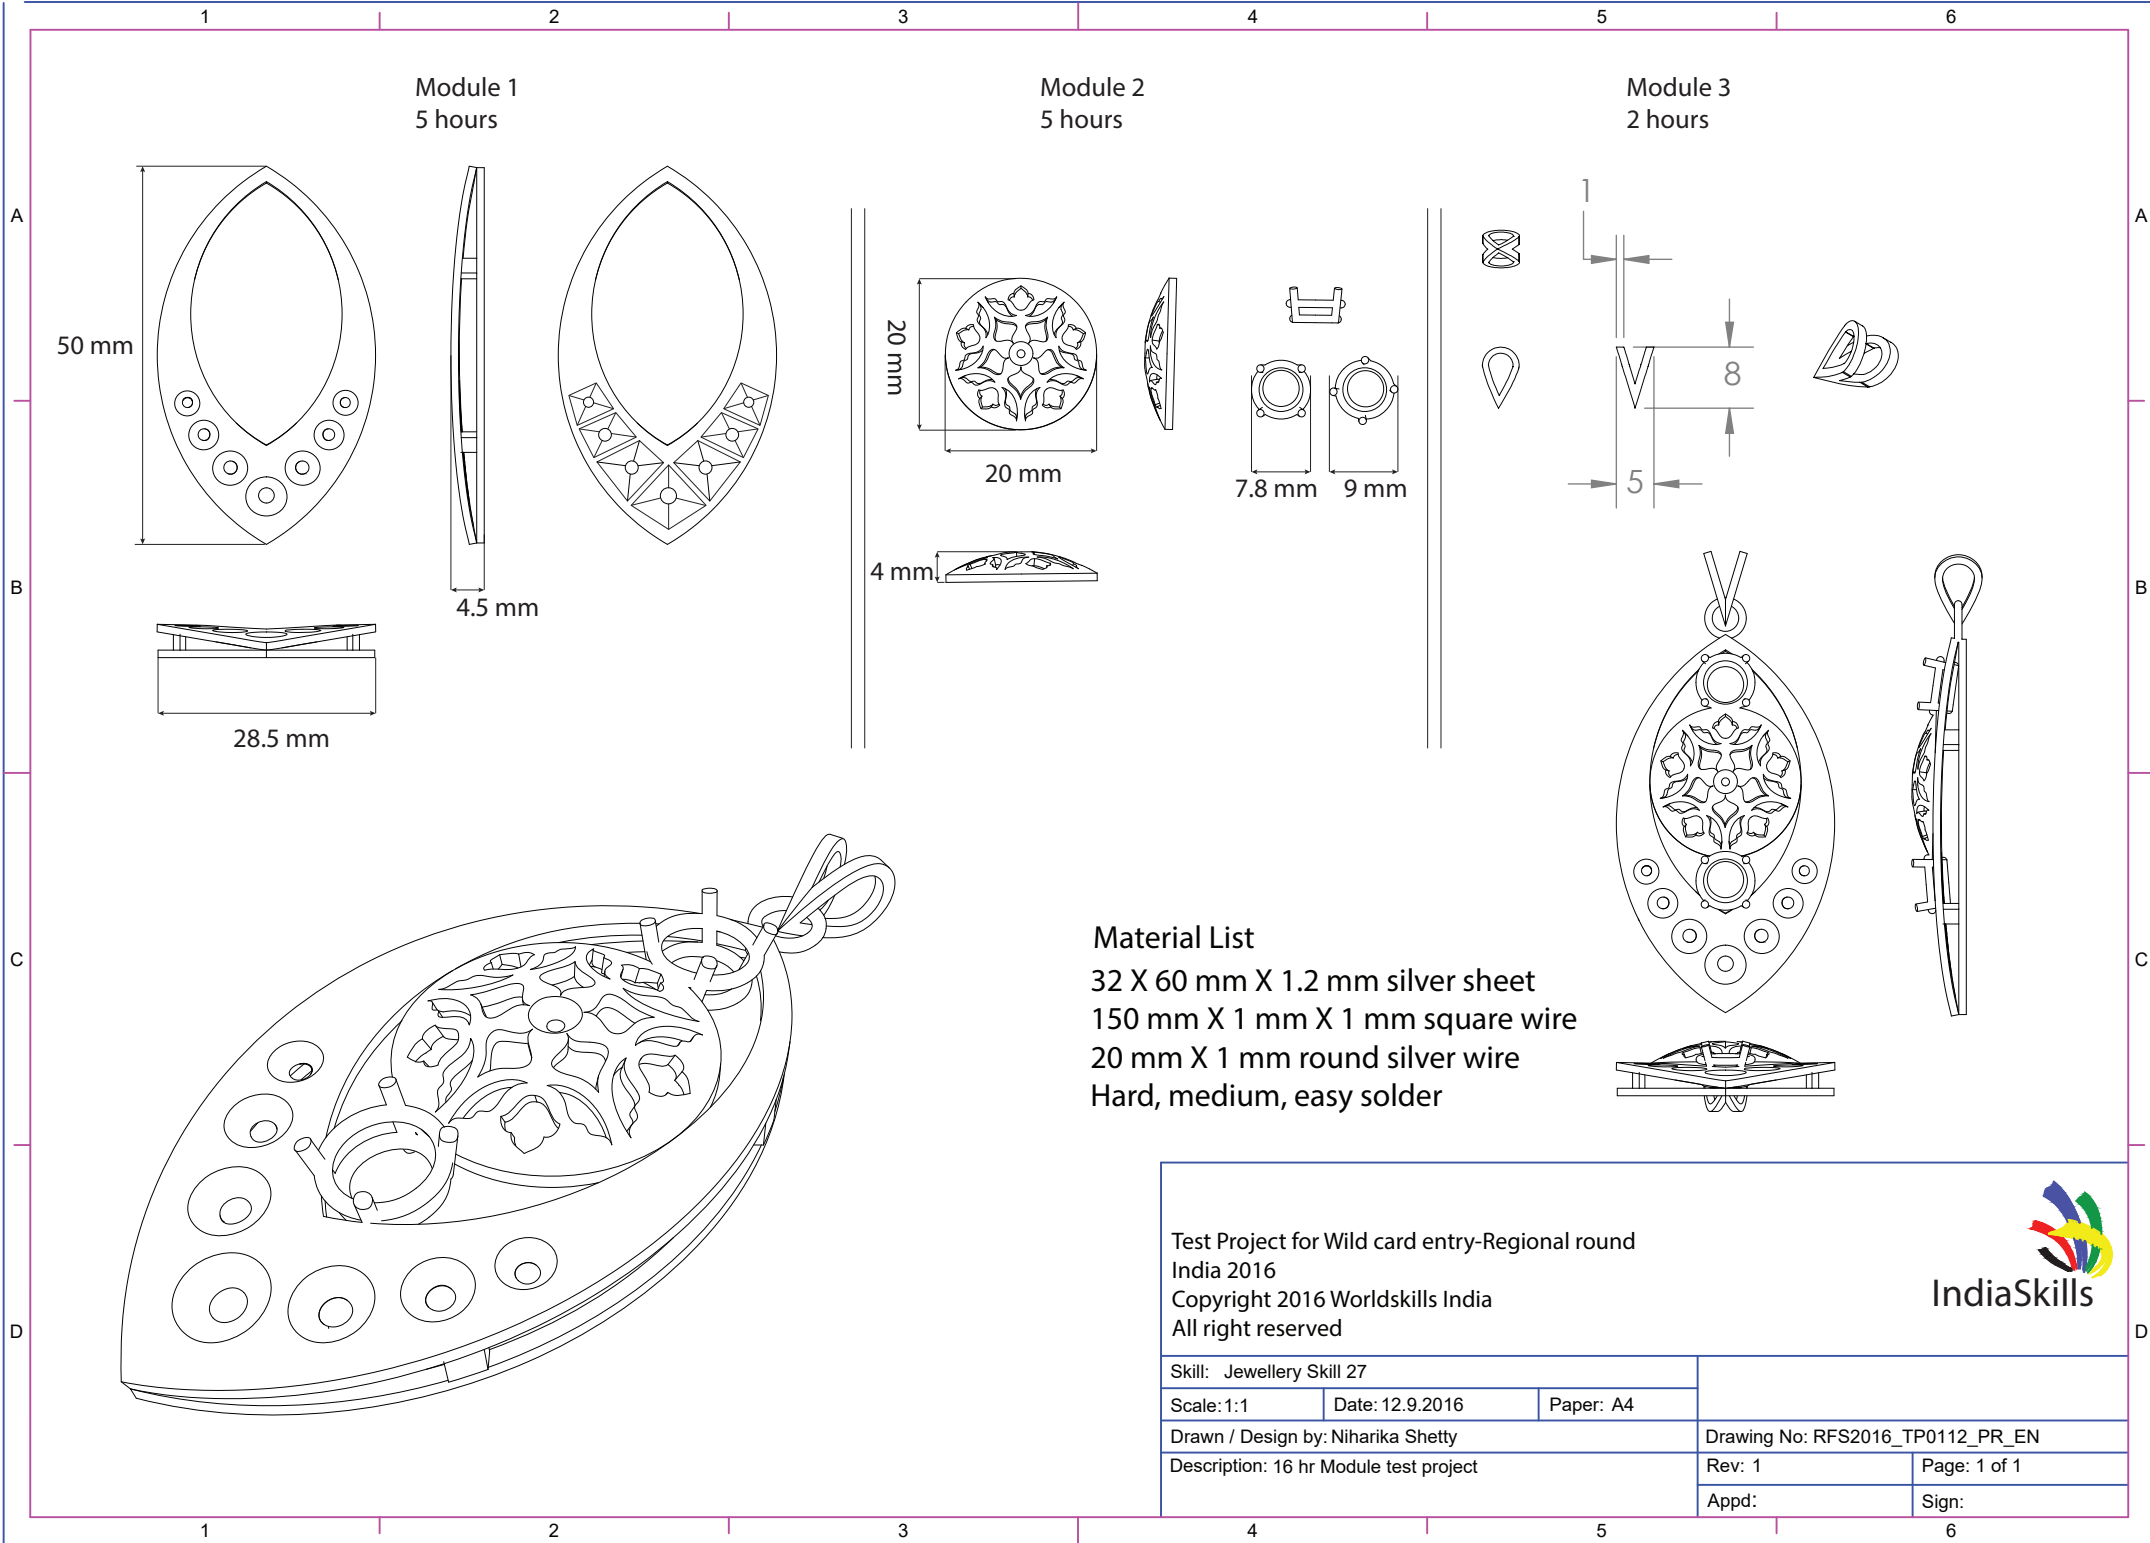

Module 1
5 hours

Module 2
3 hours

Material List

25 X 35 mm X 0.8 mm silver sheet
85 mm X 1 mm X 1 mm square wire
20 mm X 0.6 mm round silver wire
Hard, medium, easy solder

Test Project for Wild card entry-Preliminary round
India 2016
Copyright 2016 Worldskills India
All right reserved

Skill: Jewellery Skill 27				
Scale: 1:1	Date: 9.9.2016	Paper: A4		
Drawn / Design by: Niharika Shetty			Drawing No: RFS2016_TP0106_PR_EN	
Description: 8 hr Module test project			Rev: 1	Page: 1 of 1
			Appd:	Sign:

4 mm

7.8 mm

9 mm

8

5

Material List

- 32 X 60 mm X 1.2 mm silver sheet
- 150 mm X 1 mm X 1 mm square wire
- 20 mm X 1 mm round silver wire
- Hard, medium, easy solder

Test Project for Wild card entry-Regional round
India 2016
Copyright 2016 Worldskills India
All right reserved

Skill: Jewellery Skill 27				
Scale: 1:1	Date: 12.9.2016	Paper: A4		
Drawn / Design by: Niharika Shetty			Drawing No: RFS2016_TP0112_PR_EN	
Description: 16 hr Module test project			Rev: 1	Page: 1 of 1
			Appd:	Sign: